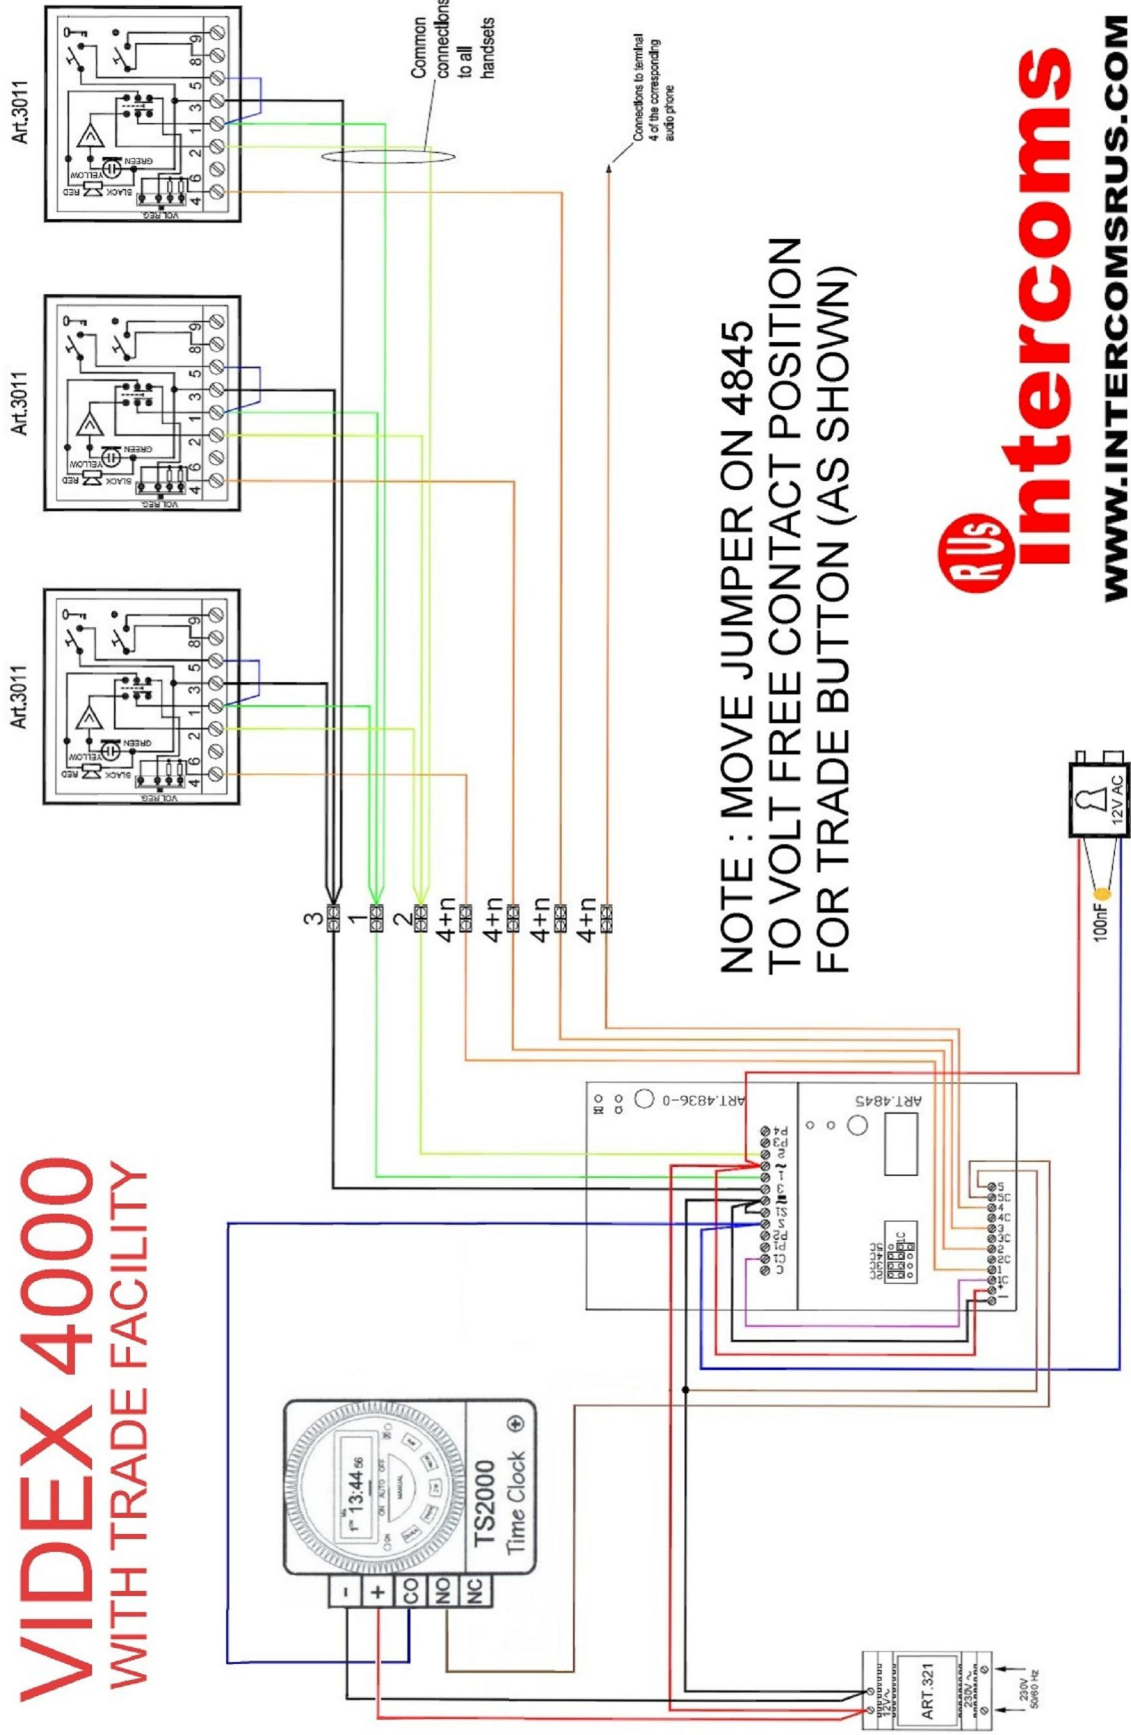

VIDEX 4000 WITH TRADE FACILITY

**NOTE : MOVE JUMPER ON 4845
TO VOLT FREE CONTACT POSITION
FOR TRADE BUTTON (AS SHOWN)**